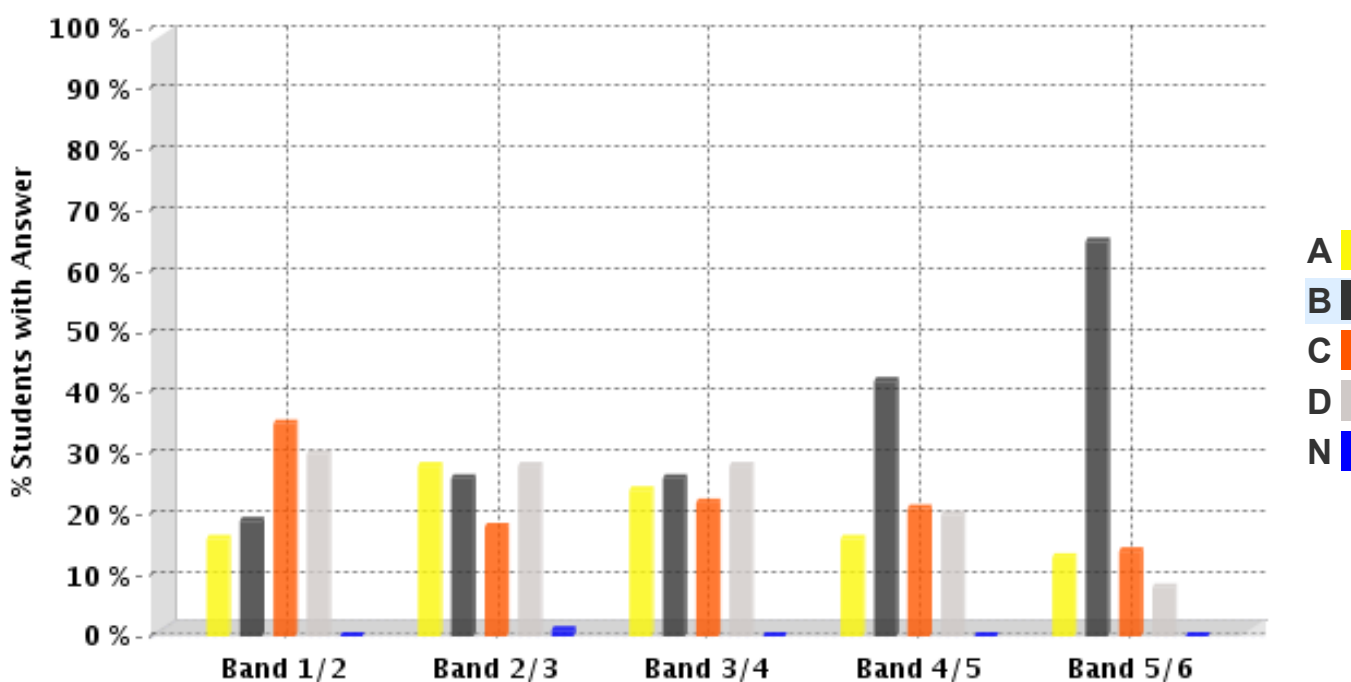

Question 15

What is 'smtp'?

- A A communications protocol used for receiving files sent from one computer to another over a network
- B An internet standard for sending email messages from one computer to a server over a network
- C An internet standard for securing email messages from one computer to a server over a network
- D A protocol used for sending secure webpages and webpage components over the internet

HSC Statistics on this Question:

	Band 1/2	Band 2/3	Band 3/4	Band 4/5	Band 5/6
A	16%	28%	24%	16%	13%
B	19%	26%	26%	42%	65%
C	35%	18%	22%	21%	14%
D	30%	28%	28%	20%	8%
N	0%	1%	0%	0%	0%

The table and graph show, for the groups of students whose marks in the examination corresponded to the borderline between two bands, what percentages of each group selected the responses A, B, C and D. N is used to identify: No valid response.